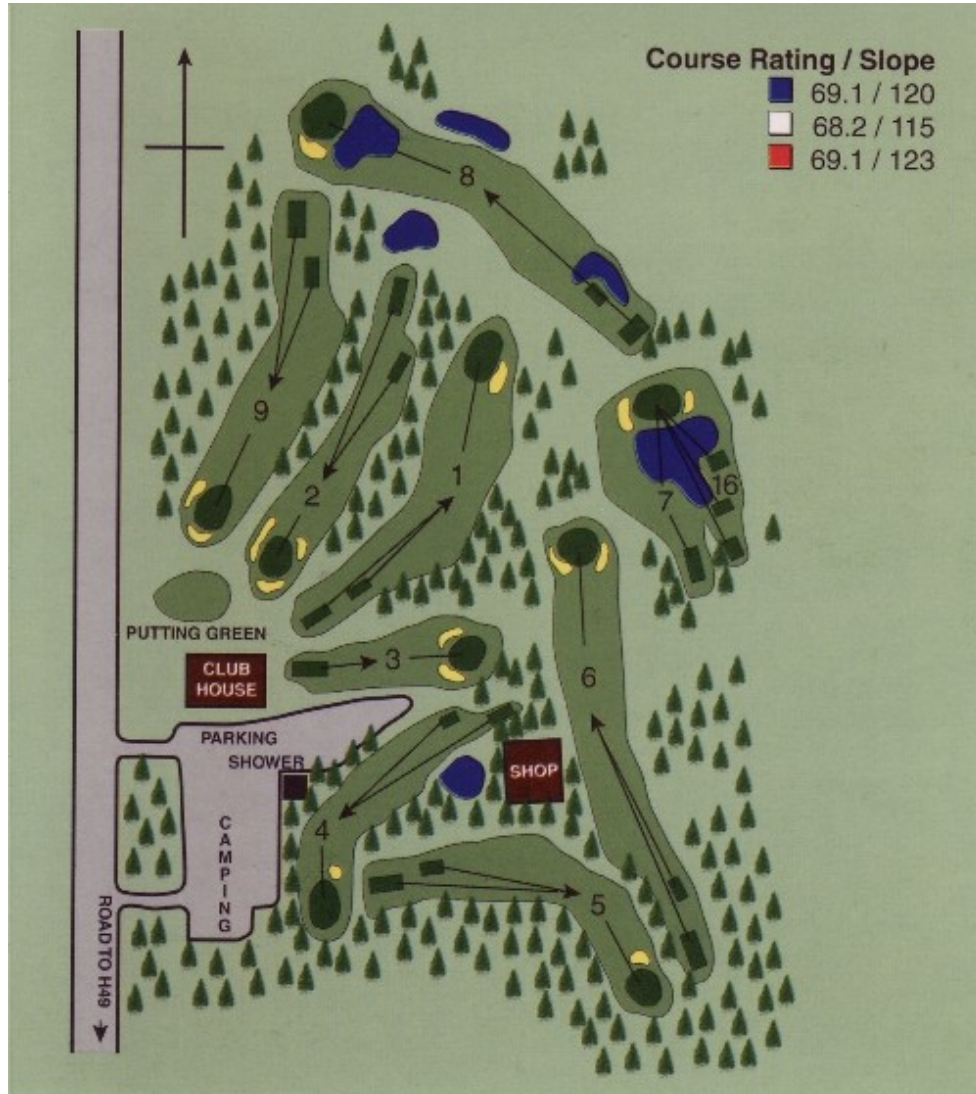

Welcome to the best 9-hole Golf Course in the Peace Country

Clubhouse: 780-359-2520

Email: [proshop@golfeaglesham.ca](mailto:proshop@golfeaglesham.ca)

[www.golfeaglesham.ca](http://www.golfeaglesham.ca)

Eaglesham Lakeside Golf & Country Club is located centrally in the Peace River Country about halfway between Peace River and Grande Prairie.

Travelling along Highway 49, go 1.6km east and 1 km north of the Eaglesham turn-off.

**We look forward to seeing you**